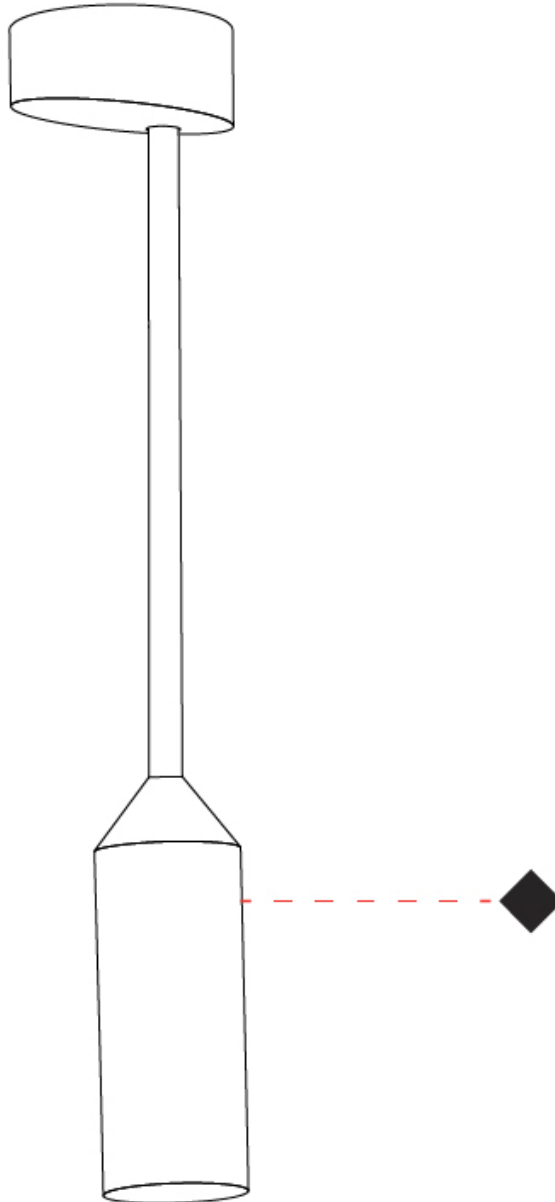

FLAMINGO SUSPENSION

E9C094-

PROJECT _____

TYPE _____

SPECIFIER _____

QUANTITY _____

DATE _____

E