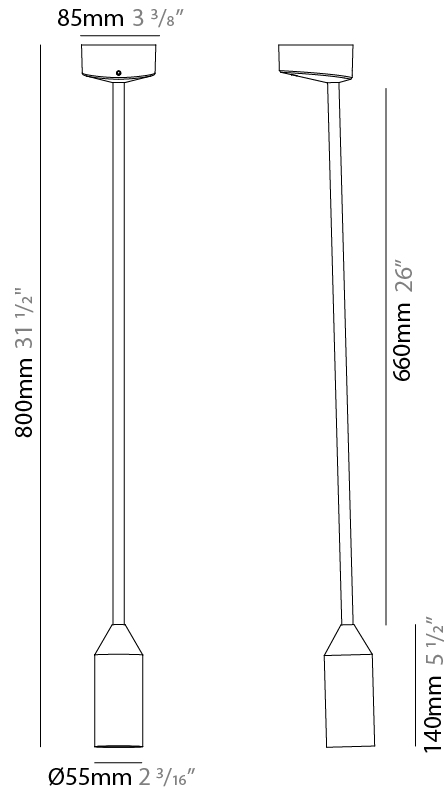

FLAMINGO SUSPENSION

E9C094-

base number   Finish
Options

1. To build a product code in our configurator select the specify button on the base model # product page
2. To build a manual product code on this datasheet choose from the options listed below in blue font and add the suffix to the base model #

GENERAL

Series: Flamingo
Brand: Platek
Division: Exterior
Mounting Type: Suspension
Mounting Location: Ceiling
Subcategory: Downlight

PHYSICAL

Shape: Cylinder
Diameter (mm): 55
Diameter (in): 2 ³/₁₆
Height (mm): 800
Height (in): 31 ¹/₂
Extension (mm): 450
Extension (in): 17 ¹¹/₁₆
Light Distribution: Direct
Weight (kg): 1
Weight (lbs): 2.2
Screws: No visible screws
Diffuser: Frosted Methacrylate - 2mm
Fixture Finish: [BLK / WHI / COR](#)
Fixture Material: Aluminum
Upon Request: Finishes - Anthracite, Bronze

ELECTRICAL

Lamp Type: LED
Input Wattage (W): 9
Total Output Wattage (W): 7
Dimming: Non-Dimmable / 0-10V Dimming
Driver Included: No
Driver Location: Remote
Driver Type: Constant Voltage - Universal
Driver Class: Class 2
Input Voltage (V): 120 - 277
Constant Voltage (V): 24

LED

Number of LEDs: 1
Color Temperature (°K): 3000
Max. Delivered Lumen (lm): 385
Nominal Lumen (lm): 705
CRI: >80 CRI
Lamp Life (hrs): 60000

OPTICAL

Optic°: 76
Beam Angle: Diffused

RATINGS AND CERTIFICATIONS

Certified By: Certified for North American Standards
IP rating: IP65
IK Rating: IK06
Bug Rating: B0 U0 G0